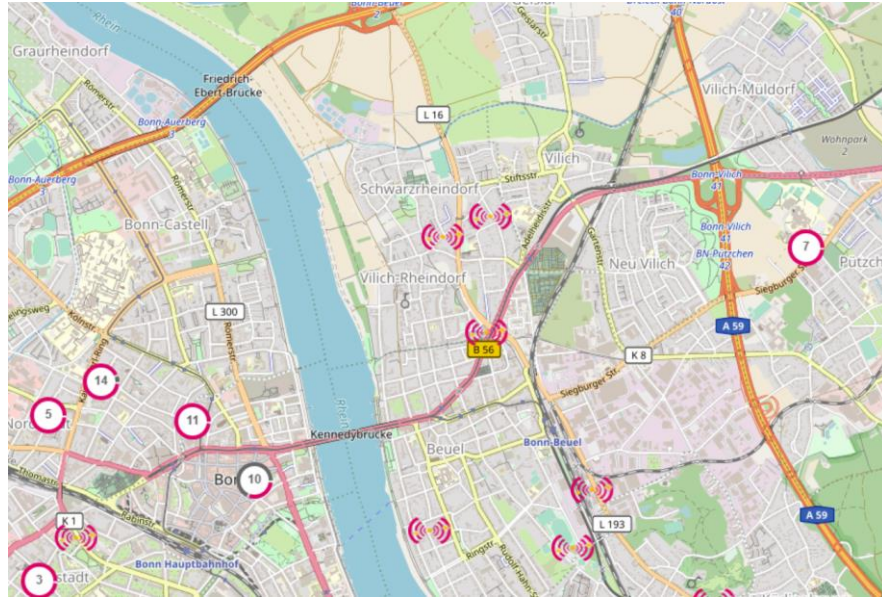

Vilich-Müldorf baut ein Freifunk-Netz auf

Vernetzung von/zur Mühlenbachhalle

6 WLAN-Geräte, derzeit:

- 1 Dachgarten
- 1 Mühlenbachhalle
- 1 Müldorfer Anger
- 1 Probebetrieb