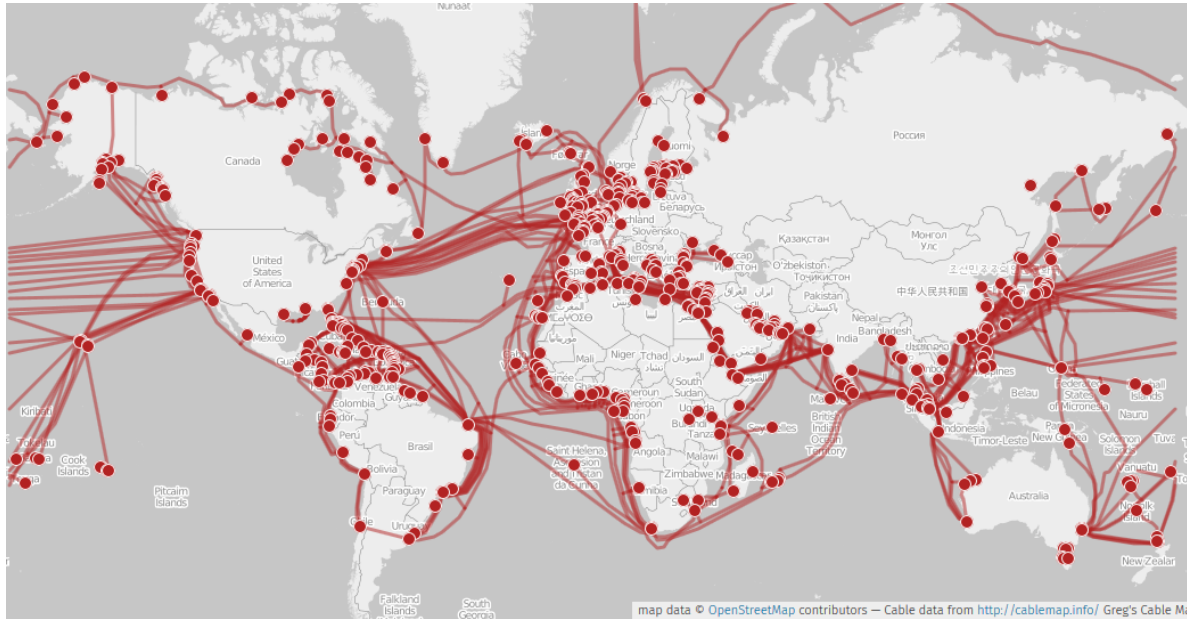

Wie kommt das Internet nach Vilich-Müldorf?

Globale Seekabelverbindungen, Internet-Satelliten SpaceX