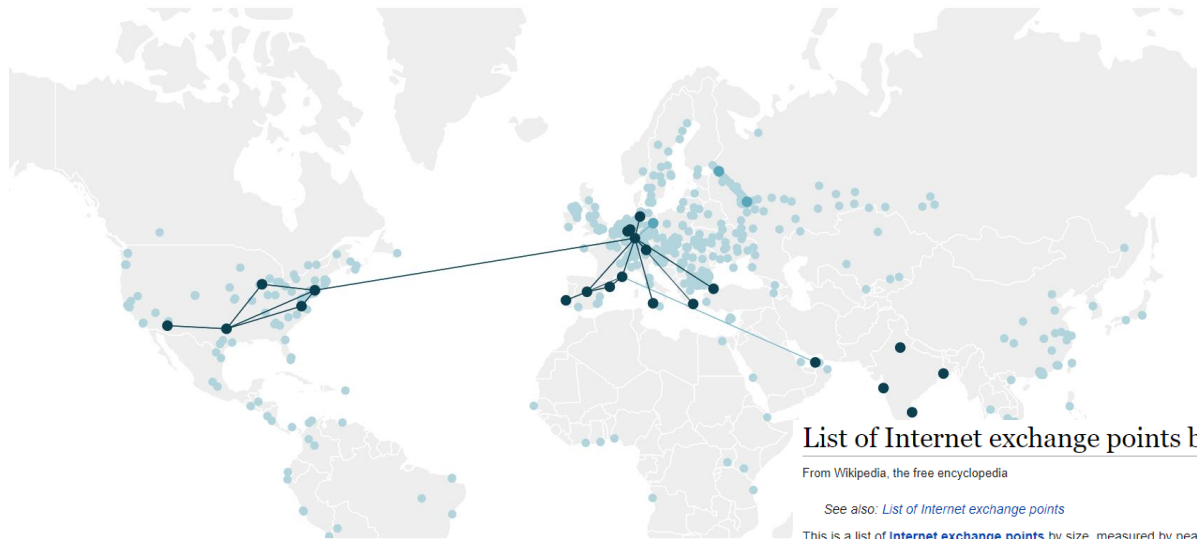

Wie funktioniert das Internet?

- Keine strenge Hierarchie, „Hauptknoten“
- Verbindungen „suchen“ sich ihren Weg
- Große Internetknoten (Internet Exchanges)
- Entstanden aus Atomkrieg-Szenarien (ARPANET - Advanced Research Projects Agency (ARPA) des United States Department of Defense)

vs.

Wie kommt das Internet nach Vilich-Müldorf?

Wie kommt das Internet nach Vilich-Müldorf?

Hauptknotenpunkte (Internet Exchanges),
Internetprovider sind an diese angebunden

● DE-CIX locations ● DE-CIX partner exchanges ● DE-CIX enabled sites

List of Internet exchange points by size

From Wikipedia, the free encyclopedia

See also: *List of Internet exchange points*

This is a list of **Internet exchange points** by size, measured by peak data rate (throughput), with additional data on location, establishment and average throughput.

This list is not exhaustive, as it includes only exchanges willing to make traffic data public on their website. Particularly data of IXPs from the **United States** and **China** is hard to come by. Examples of large peering points without public data are *NAP of the Americas* or *PacketExchange*.